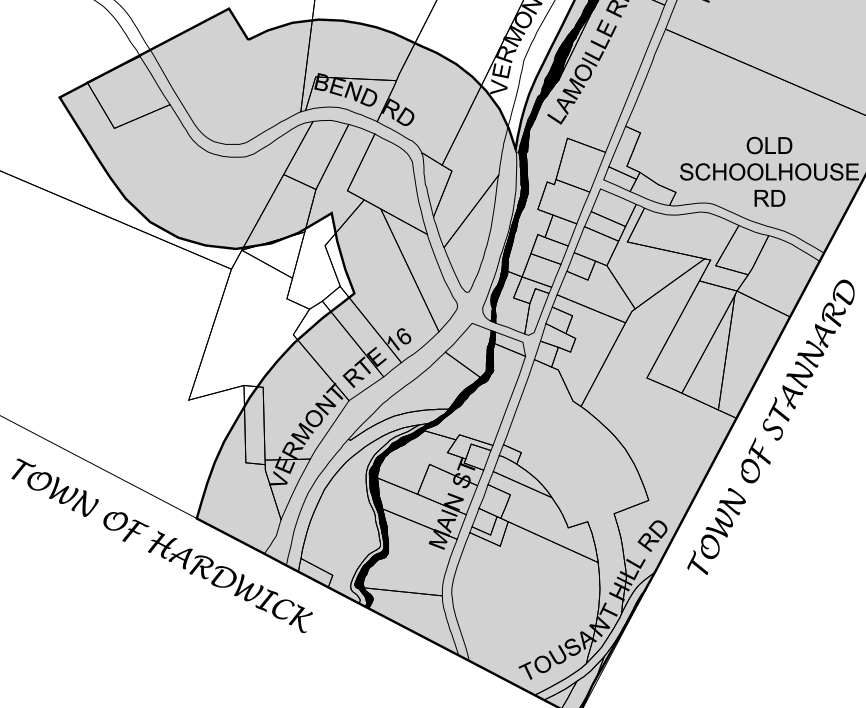

**TOWN OF GREENSBORO**  
**ZONING DISTRICTS**

**VILLAGE DISTRICT  
(GREENSBORO BEND)**

1000 0 1000 Feet

**CASPIAN LAKE**

**VILLAGE DISTRICT  
(GREENSBORO VILLAGE)**

# LAKESHORE DISTRICT (CASPIAN LAKE)

1000 0 1000 Feet

TOWN OF CRAFTSBURY

VERMONT RTE 14

ELIGO LAKE

LAKE RD

HARRINGTON RD

OVERLOOK RD

LAKESHORE DISTRICT  
(ELIGO LAKE)

**RESOURCE  
DISTRICT**

TOWN OF GLOVER

VERMONT RTE 16  
TOWN OF WHEELLOCK

MUD POND

HORSE POND

HIGHLANDER RD

HUNT AVE  
HIGHLANDER RD

TAMARACK RANCH RD

LONG POND

OLD SKUNK HOLLOW RD

SKUNK HOLLOW RD

TOWN HIGHWAY 8

WHITE RD

ROCKING ROCK RD

GEBIE RD