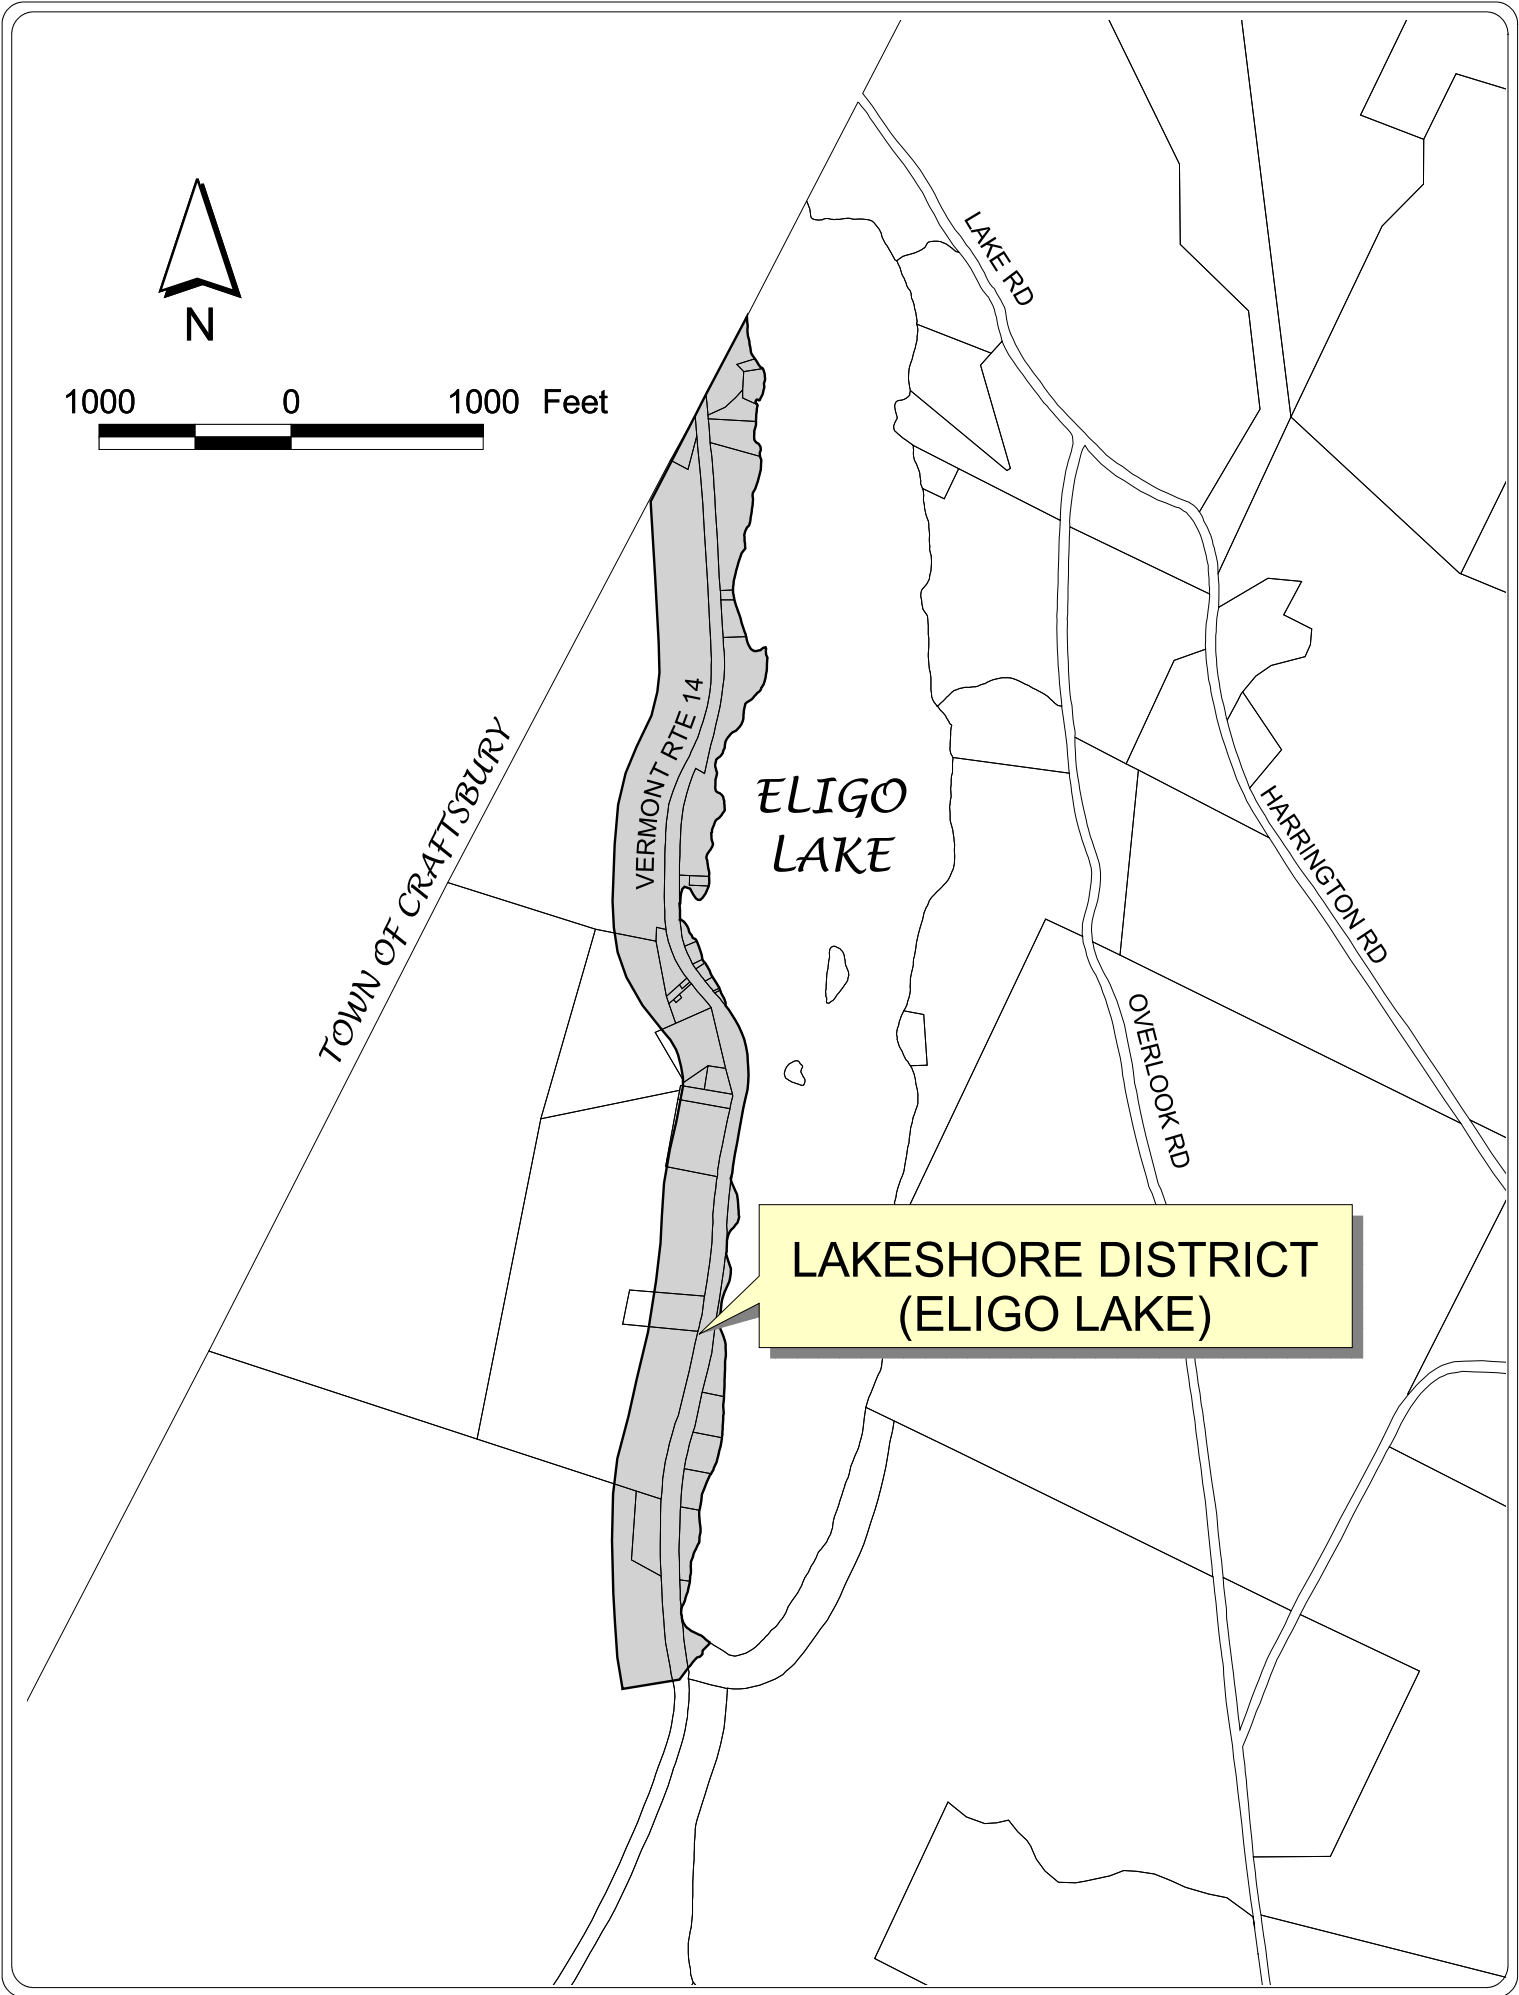

**TOWN OF GREENSBORO**  
**ZONING DISTRICTS**

**VILLAGE DISTRICT  
(GREENSBORO BEND)**

1000 0 1000 Feet

**CASPIAN LAKE**

**VILLAGE DISTRICT  
(GREENSBORO VILLAGE)**

# LAKESHORE DISTRICT (CASPIAN LAKE)

1000 0 1000 Feet

TOWN OF CRAFTSBURY

VERMONT RTE 14

ELIGO LAKE

LAKE RD

HARRINGTON RD

OVERLOOK RD

LAKESHORE DISTRICT  
(ELIGO LAKE)

**RESOURCE  
DISTRICT**

TOWN OF GLOVER

VERMONT RTE 16  
TOWN OF WHEELLOCK

MUD POND

HORSE POND

HIGHLANDER RD

HUNT AVE  
HIGHLANDER RD

TAMARACK RANCH RD

LONG POND

OLD SKUNK HOLLOW RD

SKUNK HOLLOW RD

TOWN HIGHWAY 8

WHITE RD

ROCKING ROCK RD

GEBIE RD