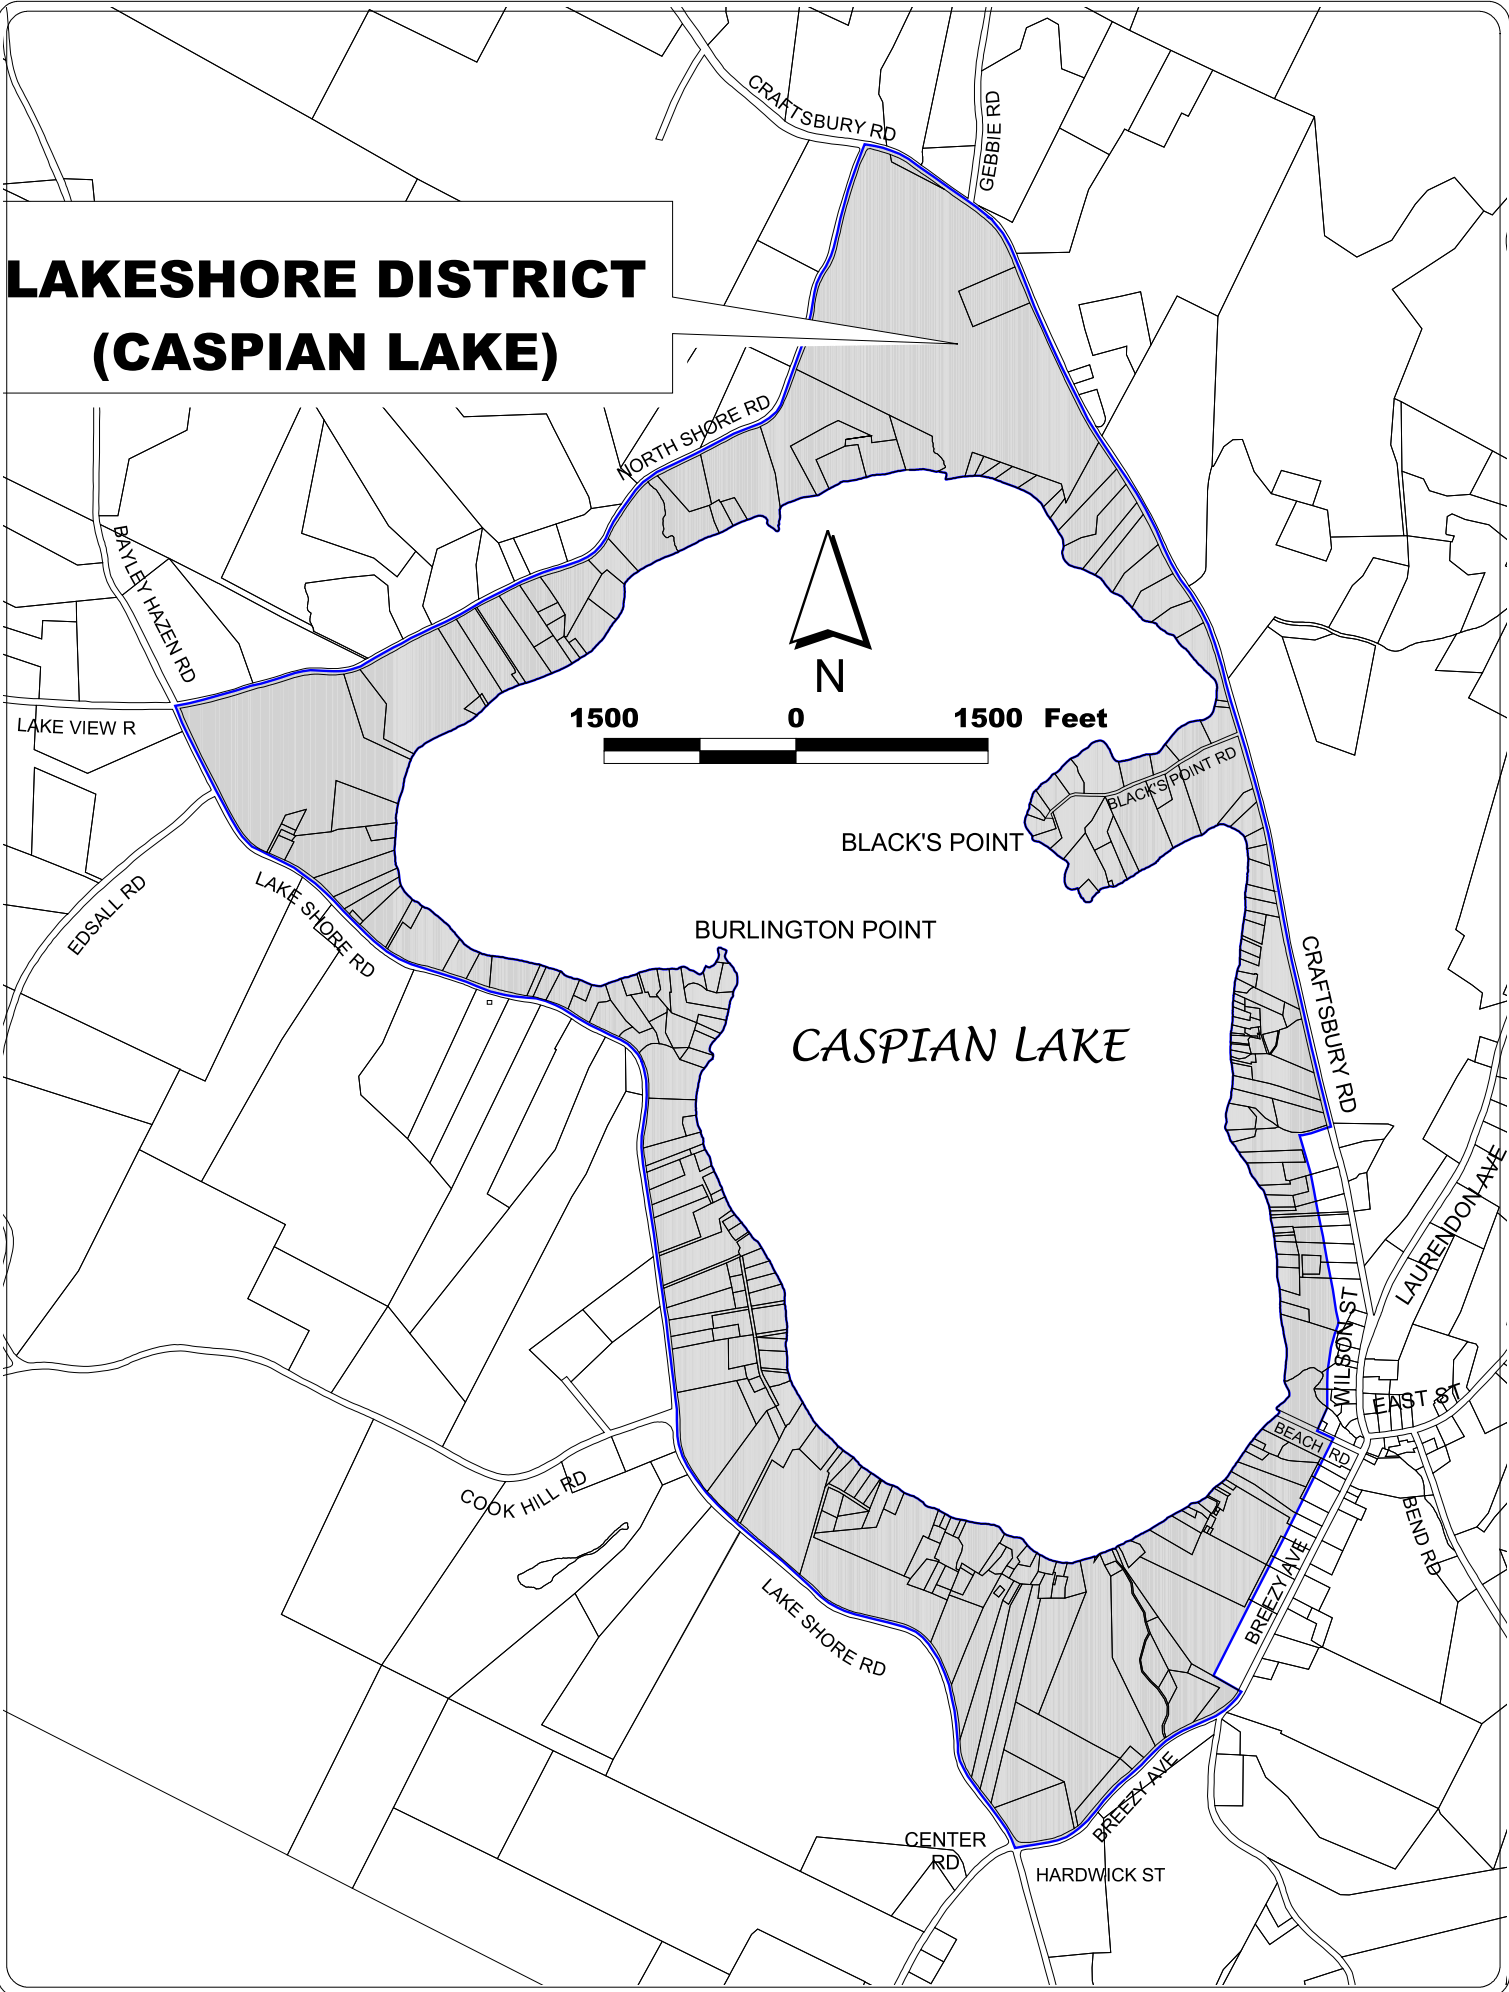

**TOWN OF GREENSBORO**  
**ZONING DISTRICTS**

**VILLAGE DISTRICT  
(GREENSBORO BEND)**

1000 0 1000 Feet

**CASPIAN LAKE**

**VILLAGE DISTRICT  
(GREENSBORO VILLAGE)**

# LAKESHORE DISTRICT (CASPIAN LAKE)

1000 0 1000 Feet

TOWN OF CRAFTSBURY

VERMONT RTE 14

ELIGO LAKE

LAKE RD

HARRINGTON RD

OVERLOOK RD

LAKESHORE DISTRICT  
(ELIGO LAKE)

**RESOURCE  
DISTRICT**

TOWN OF GLOVER

VERMONT RTE 16  
TOWN OF WHEELLOCK

MUD POND

HORSE POND

HIGHLANDER RD

HUNT AVE  
HIGHLANDER RD

TAMARACK RANCH RD

LONG POND

OLD SKUNK HOLLOW RD

SKUNK HOLLOW RD

TOWN HIGHWAY 8

WHITE RD

ROCKING ROCK RD

GEBIE RD