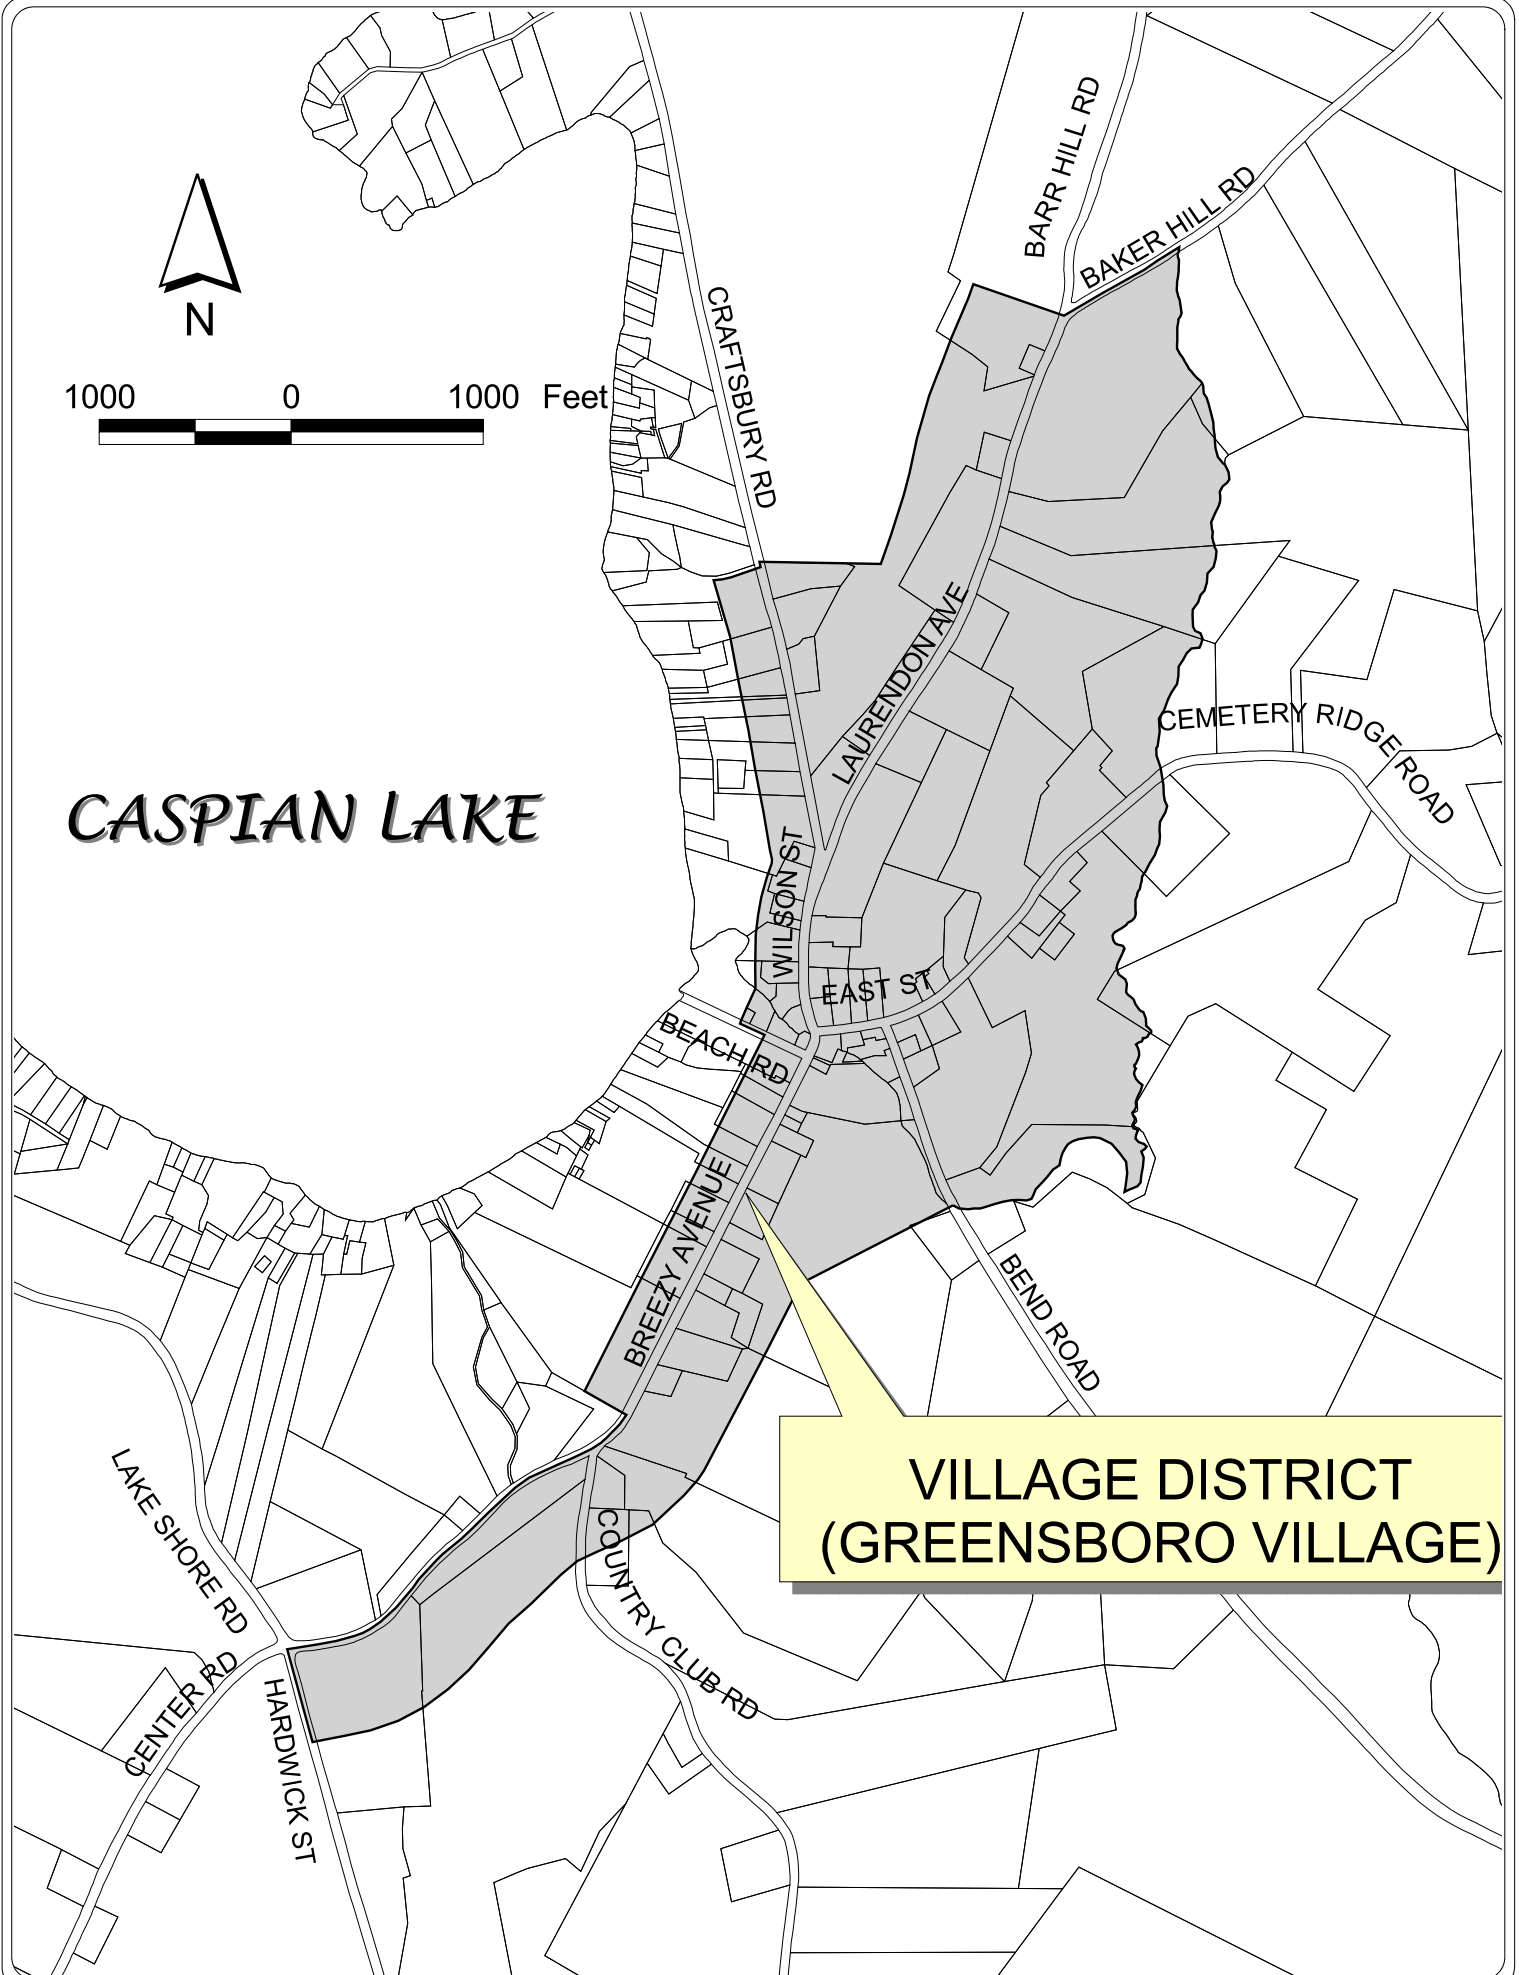

**TOWN OF GREENSBORO**  
**ZONING DISTRICTS**

**VILLAGE DISTRICT  
(GREENSBORO BEND)**

1000 0 1000 Feet

**CASPIAN LAKE**

**VILLAGE DISTRICT  
(GREENSBORO VILLAGE)**

# LAKESHORE DISTRICT (CASPIAN LAKE)

1000 0 1000 Feet

TOWN OF CRAFTSBURY

VERMONT RTE 14

ELIGO LAKE

LAKE RD

HARRINGTON RD

OVERLOOK RD

LAKESHORE DISTRICT  
(ELIGO LAKE)

**RESOURCE  
DISTRICT**

TOWN OF GLOVER

VERMONT RTE 16  
TOWN OF WHEELLOCK

MUD POND

HORSE POND

HIGHLANDER RD

HUNT AVE  
HIGHLANDER RD

TAMARACK RANCH RD

LONG POND

OLD SKUNK HOLLOW RD

SKUNK HOLLOW RD

TOWN HIGHWAY 8

WHITE RD

ROCKING ROCK RD

GEBIE RD