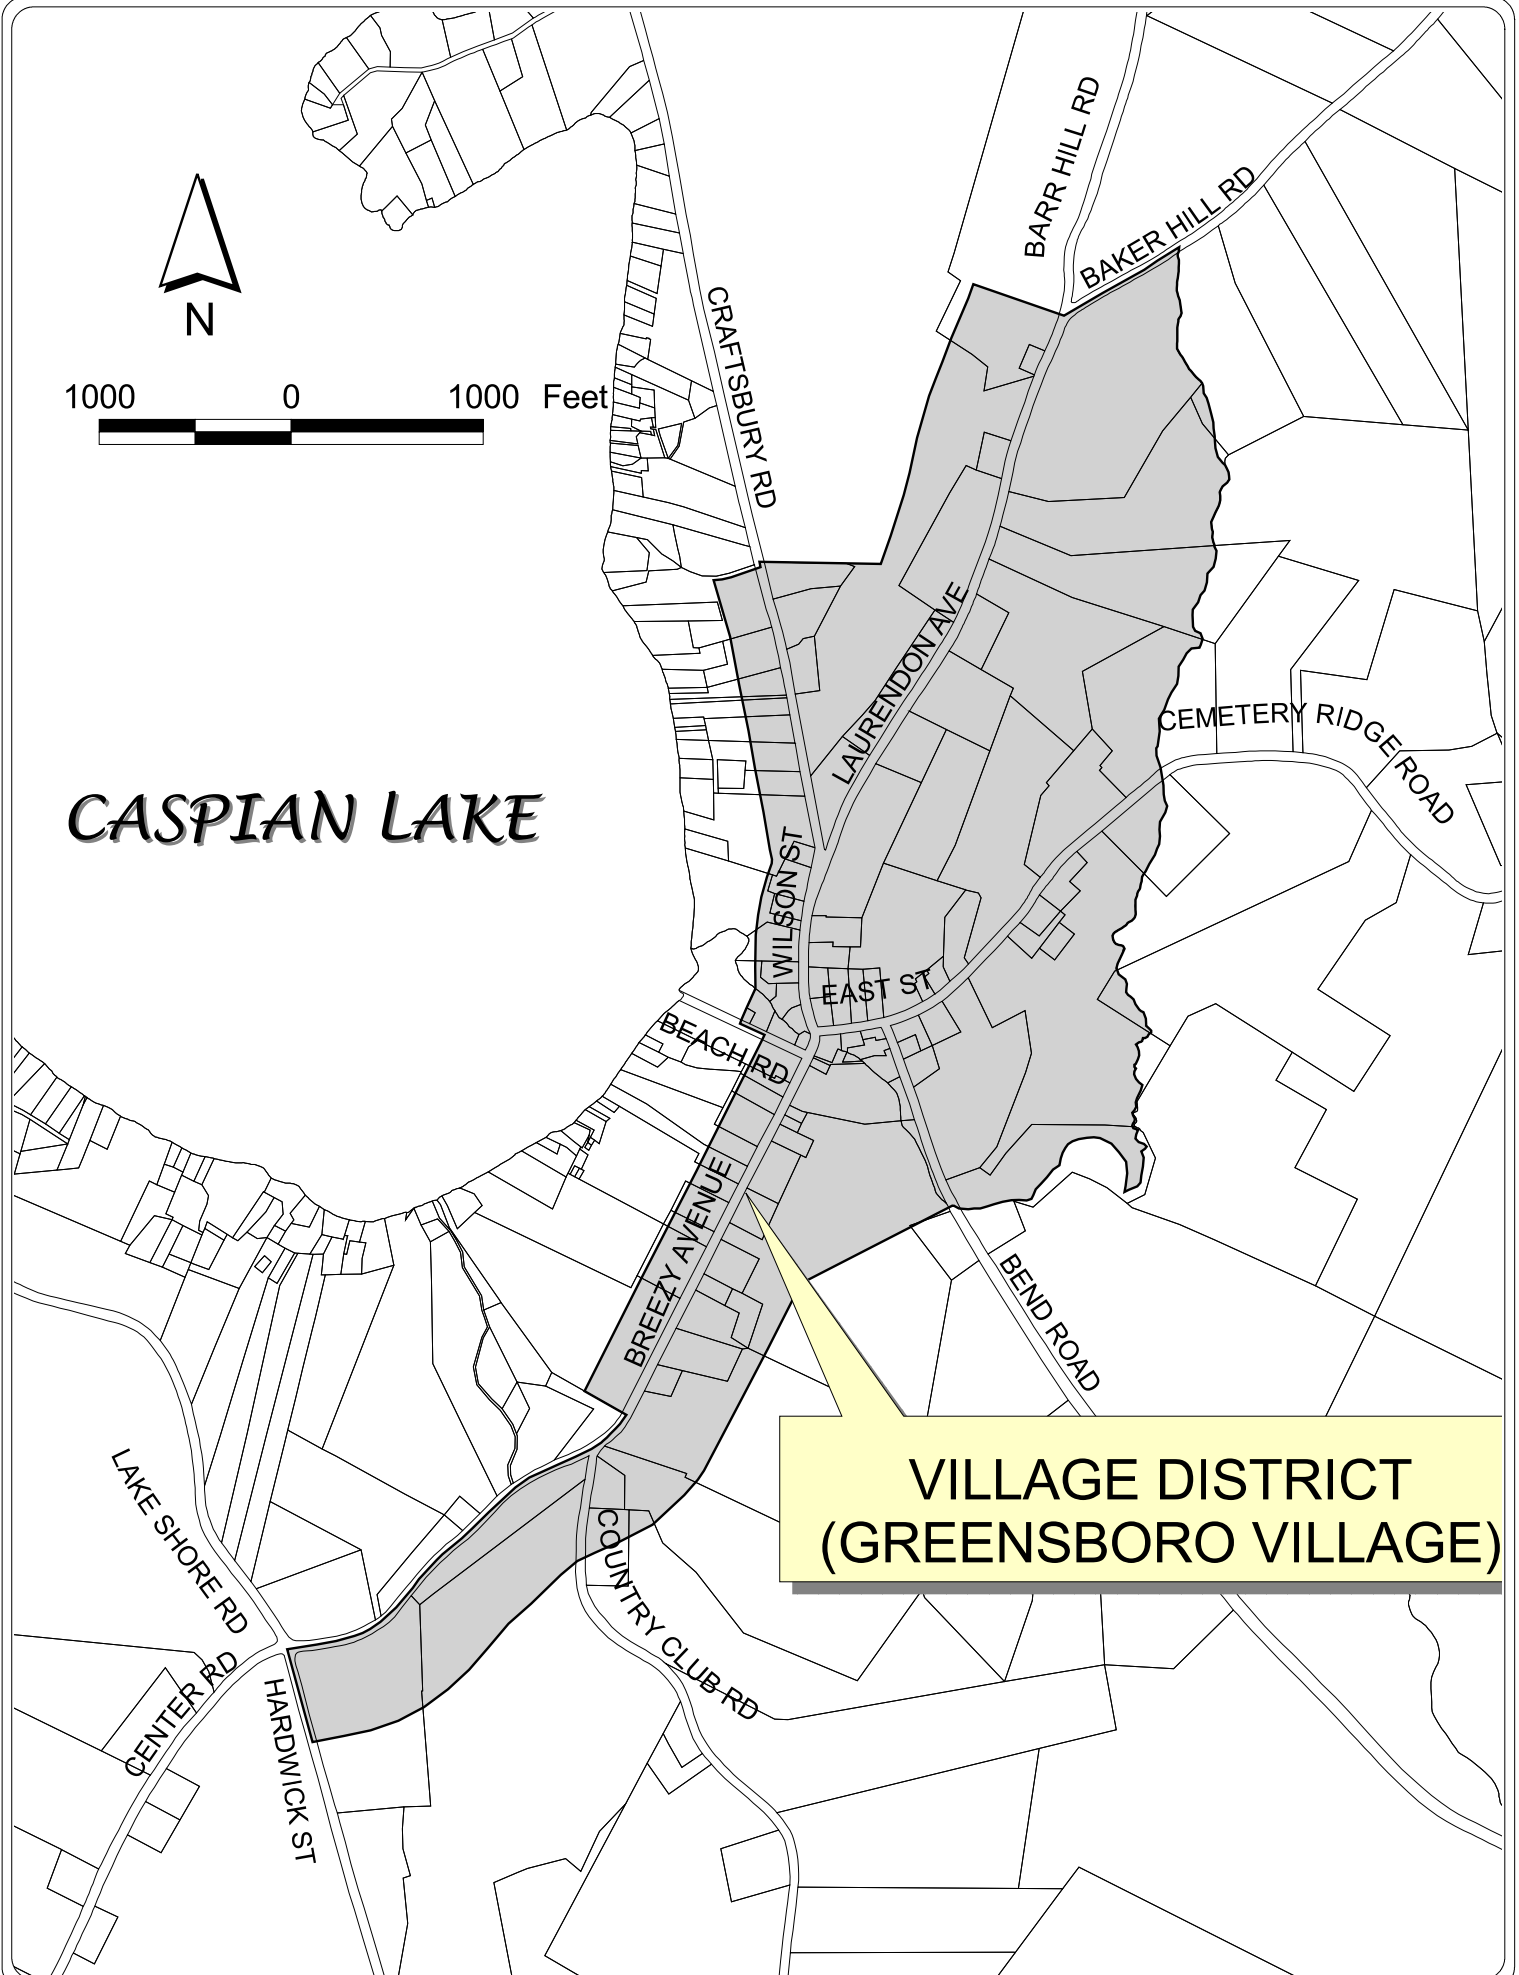

**VILLAGE DISTRICT  
(GREENSBORO BEND)**

1000 0 1000 Feet

**CASPIAN LAKE**

**VILLAGE DISTRICT  
(GREENSBORO VILLAGE)**

# LAKESHORE DISTRICT (CASPIAN LAKE)

1000 0 1000 Feet

TOWN OF CRAFTSBURY

VERMONT RTE 14

ELIGO LAKE

LAKE RD

HARRINGTON RD

OVERLOOK RD

LAKESHORE DISTRICT  
(ELIGO LAKE)

**RESOURCE DISTRICT**

TOWN OF GLOVER

TOWN OF WHEELLOCK

VERMONT RTE 16

HORSE POND

HIGHLANDER RD

MUD POND

HUNT AVE

TAMARACK RANCH RD

LONG POND

OLD SKUNK HOLLOW RD

SKUNK HOLLOW RD

TOWN HWY 8

WHITE RD

ROCKING ROCK RD