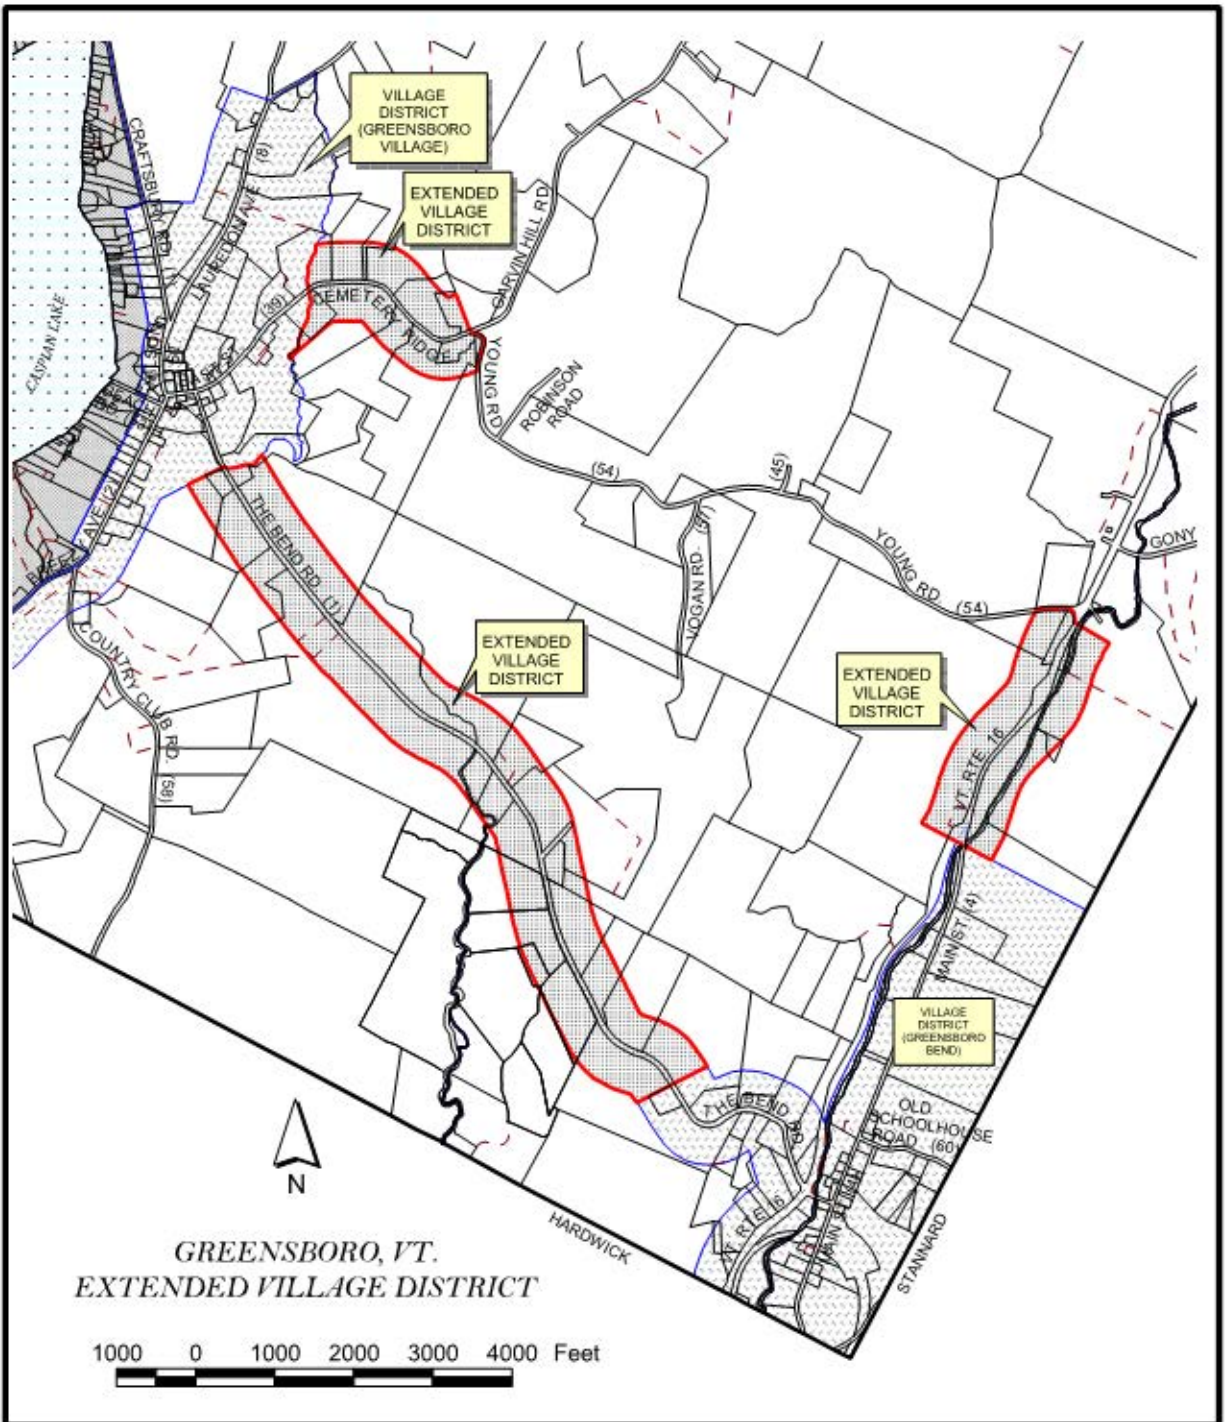

LAKESHORE DISTRICT  
(ELIGO LAKE)

**RESOURCE DISTRICT**

TOWN OF GLOVER

TOWN OF WHEELLOCK

VERMONT RTE 16

HORSE POND

HIGHLANDER RD

MUD POND

HUNT AVE

TAMARACK RANCH RD

LONG POND

OLD SKUNK HOLLOW RD

SKUNK HOLLOW RD

TOWN HWY 8

WHITE RD

ROCKING ROCK RD

GEBIE RD

1000 0 1000 2000 3000 4000 Feet

*GREENSBORO, VT.  
ELIGO RESOURCE DISTRICT*

**GREENSBORO, VT.**  
**EXTENDED VILLAGE DISTRICT**

1000 0 1000 2000 3000 4000 Feet