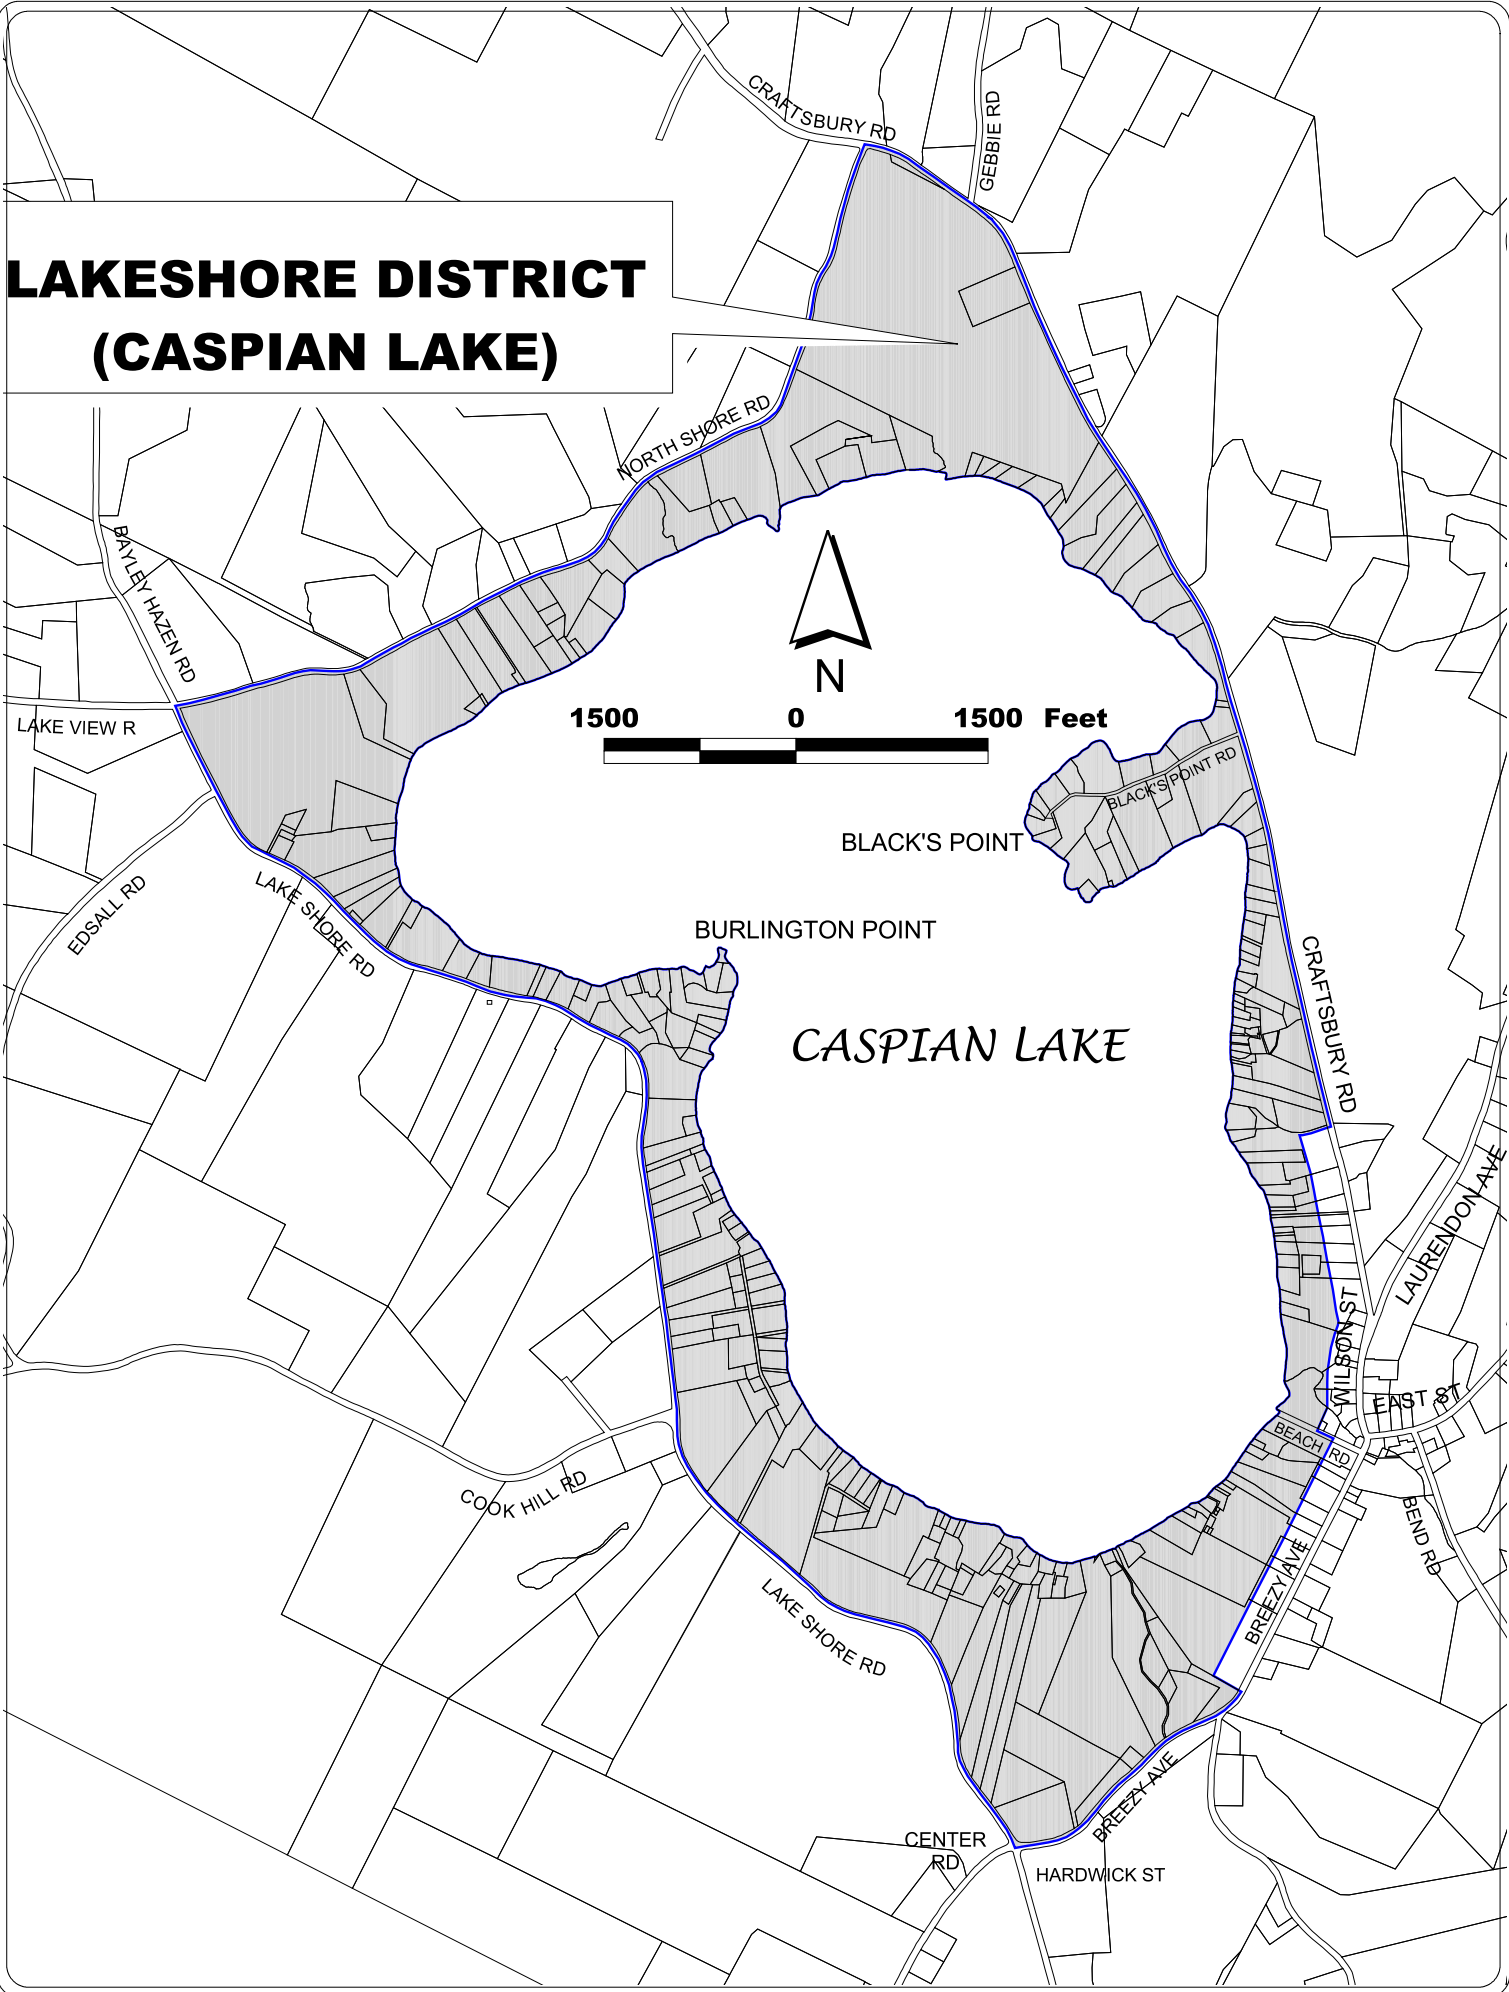

**VILLAGE DISTRICT  
(GREENSBORO BEND)**

1000 0 1000 Feet

**CASPIAN LAKE**

**VILLAGE DISTRICT  
(GREENSBORO VILLAGE)**

# LAKESHORE DISTRICT (CASPIAN LAKE)

1000 0 1000 Feet

TOWN OF CRAFTSBURY

VERMONT RTE 14

ELIGO LAKE

LAKE RD

HARRINGTON RD

OVERLOOK RD

LAKESHORE DISTRICT  
(ELIGO LAKE)

**RESOURCE DISTRICT**

TOWN OF GLOVER

TOWN OF WHEELLOCK

VERMONT RTE 16

HORSE POND

HIGHLANDER RD

MUD POND

HUNT AVE

TAMARACK RANCH RD

LONG POND

OLD SKUNK HOLLOW RD

SKUNK HOLLOW RD

TOWN HWY 8

WHITE RD

ROCKING ROCK RD