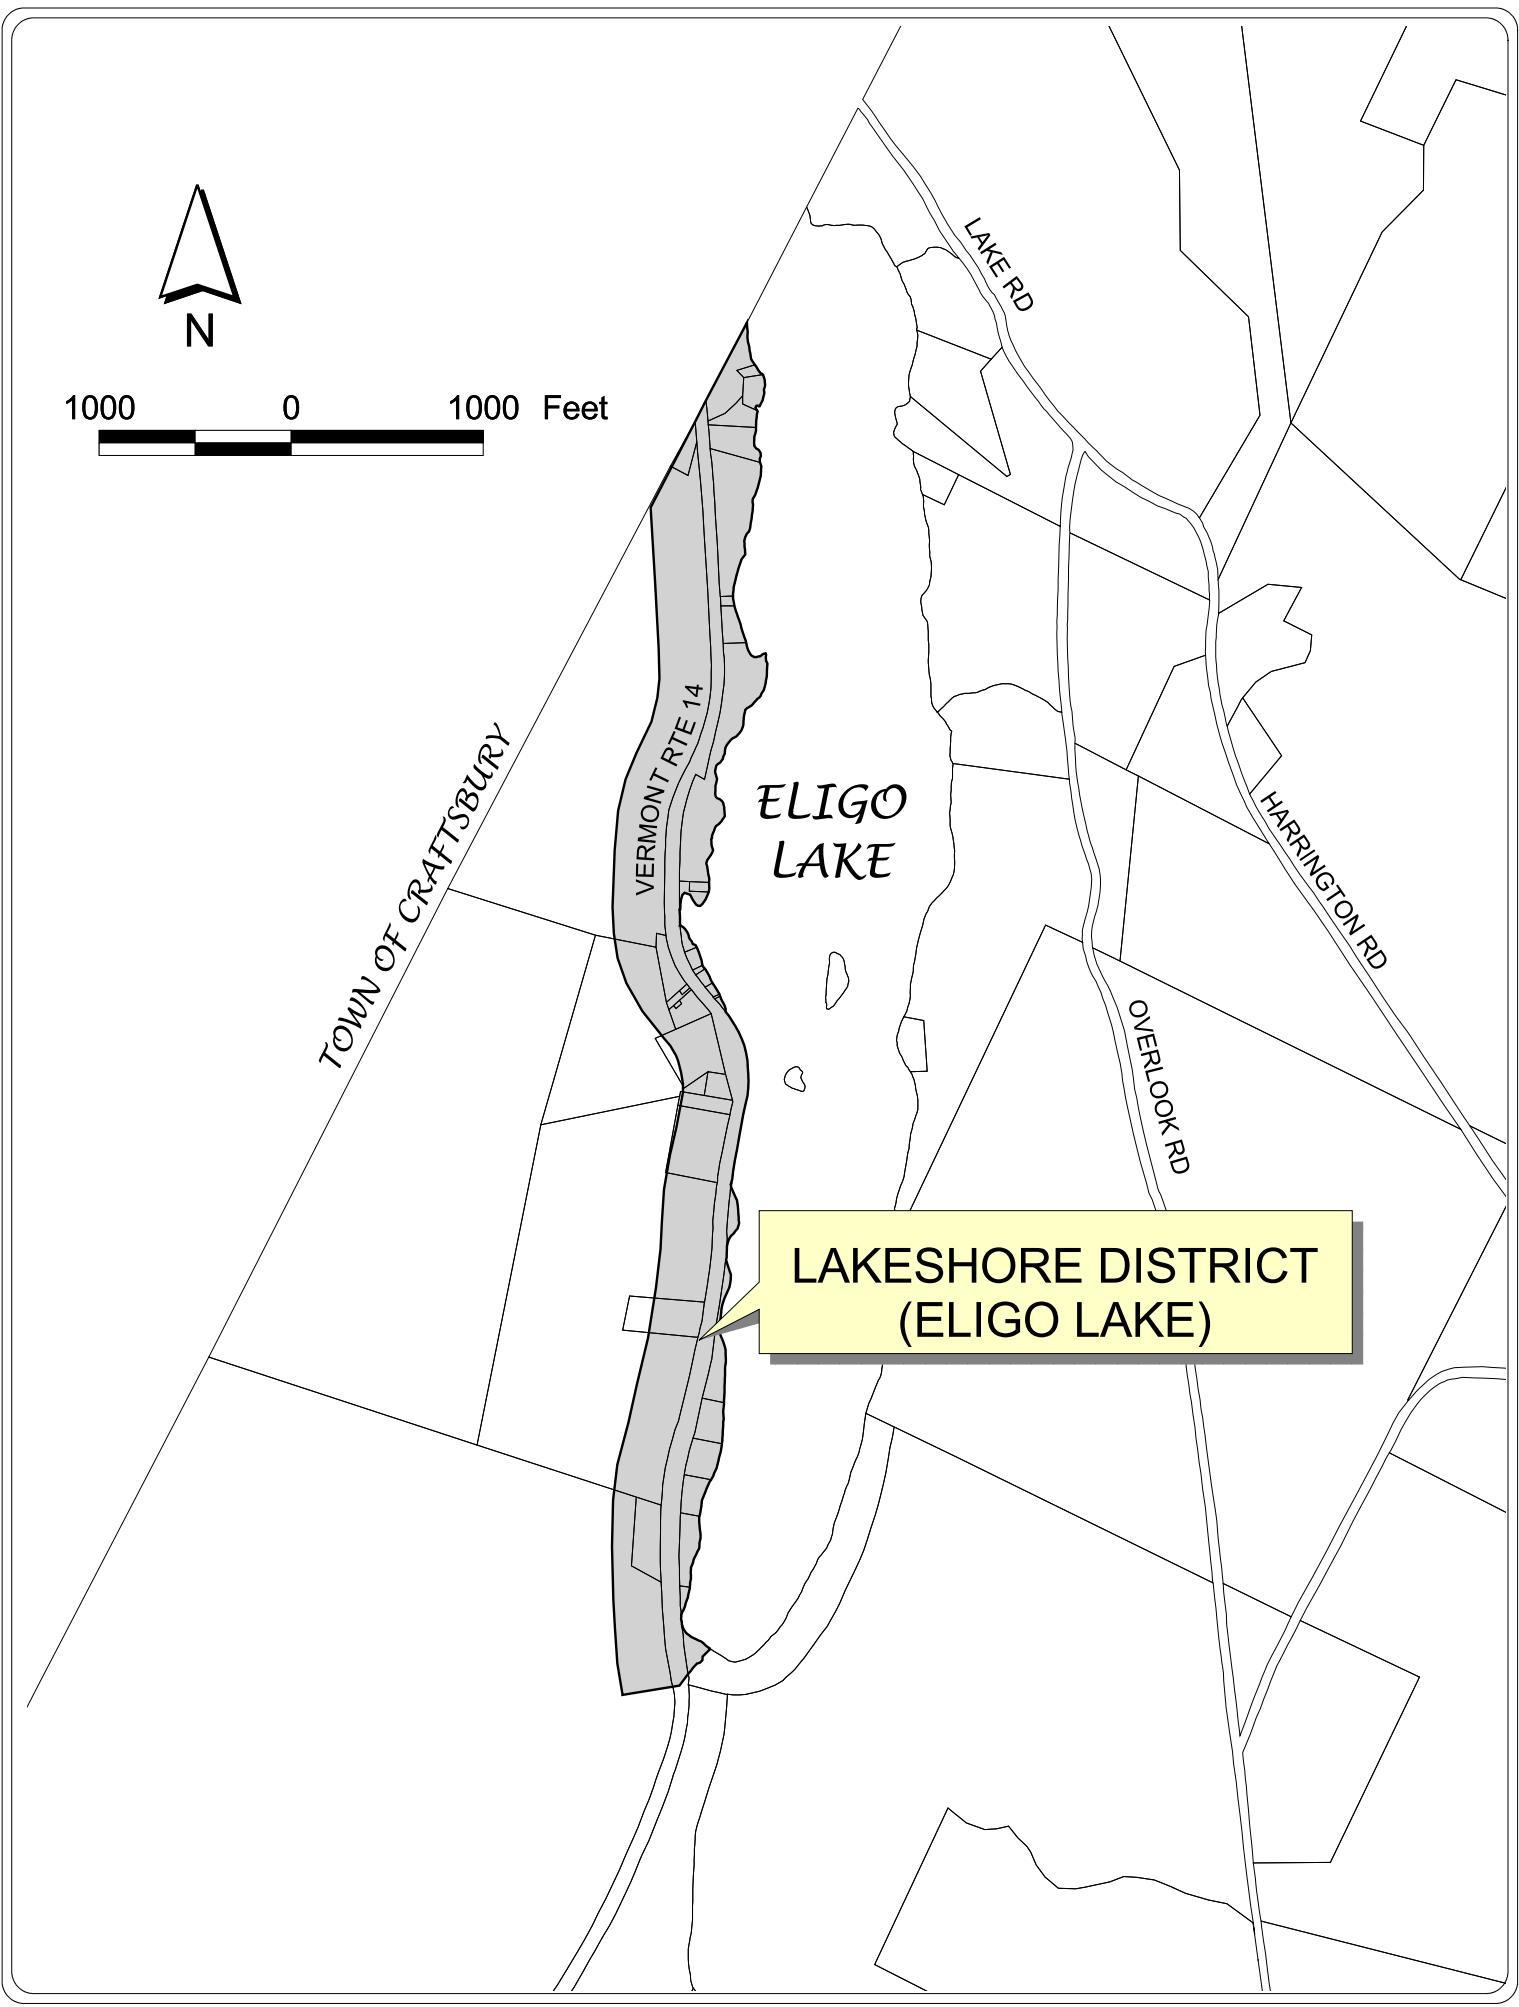

**VILLAGE DISTRICT  
(GREENSBORO BEND)**

1000 0 1000 Feet

**CASPIAN LAKE**

**VILLAGE DISTRICT  
(GREENSBORO VILLAGE)**

# LAKESHORE DISTRICT (CASPIAN LAKE)

1000 0 1000 Feet

TOWN OF CRAFTSBURY

VERMONT RTE 14

ELIGO LAKE

LAKE RD

HARRINGTON RD

OVERLOOK RD

LAKESHORE DISTRICT  
(ELIGO LAKE)

**RESOURCE DISTRICT**

TOWN OF GLOVER

TOWN OF WHEELLOCK

VERMONT RTE 16

HORSE POND

HIGHLANDER RD

MUD POND

HUNT AVE

TAMARACK RANCH RD

LONG POND

OLD SKUNK HOLLOW RD

SKUNK HOLLOW RD

TOWN HWY 8

WHITE RD

ROCKING ROCK RD