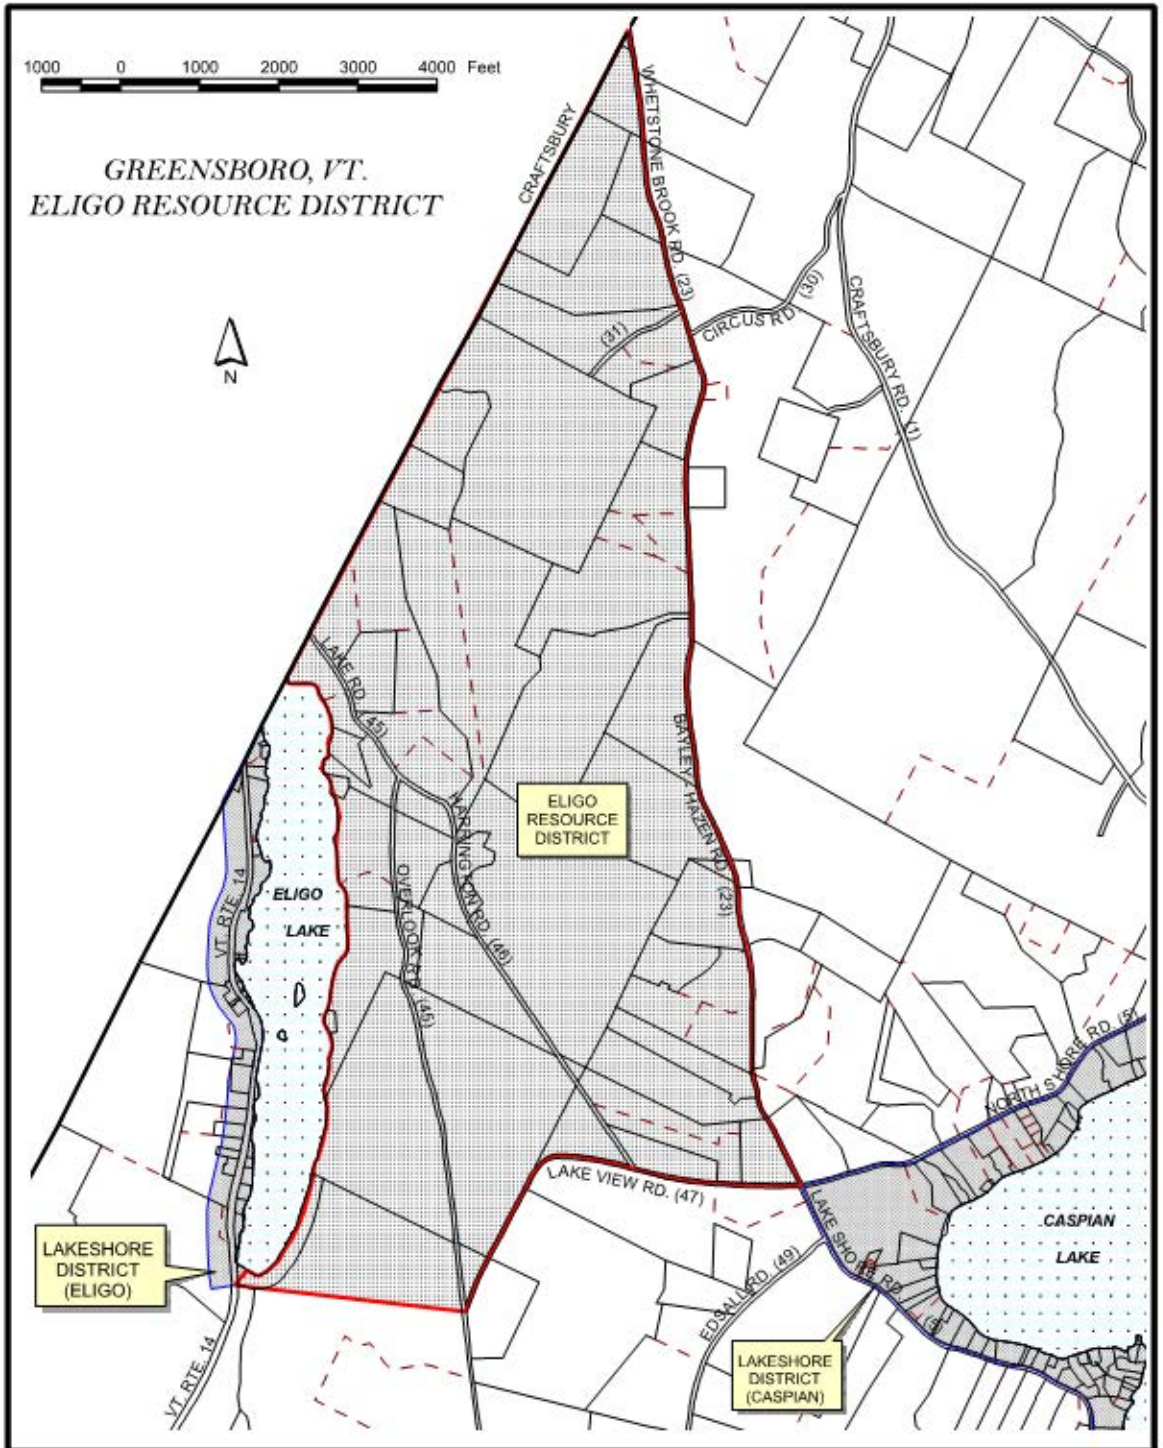

**VILLAGE DISTRICT  
(GREENSBORO BEND)**

1000 0 1000 Feet

**CASPIAN LAKE**

**VILLAGE DISTRICT  
(GREENSBORO VILLAGE)**

HUNT AVE

TAMARACK RANCH RD

LONG POND

OLD SKUNK HOLLOW RD

SKUNK HOLLOW RD

TOWN HWY 8

WHITE RD

ROCKING ROCK RD

GEBIE RD

1000 0 1000 2000 3000 4000 Feet

*GREENSBORO, VT.  
ELIGO RESOURCE DISTRICT*

**GREENSBORO, VT.**  
**EXTENDED VILLAGE DISTRICT**

1000 0 1000 2000 3000 4000 Feet