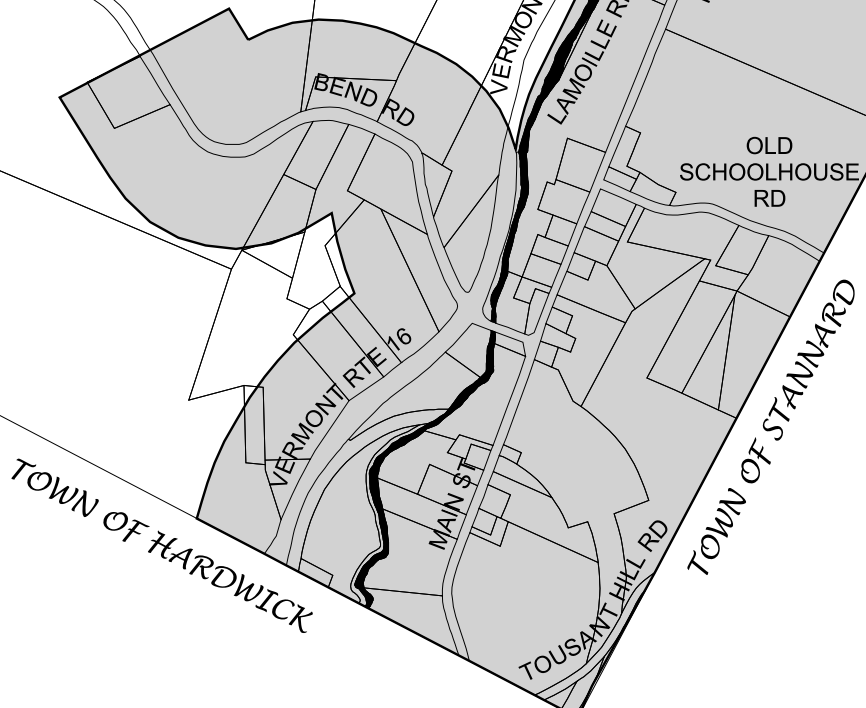

**VILLAGE DISTRICT  
(GREENSBORO BEND)**

1000 0 1000 Feet

**CASPIAN LAKE**

**VILLAGE DISTRICT  
(GREENSBORO VILLAGE)**

# LAKESHORE DISTRICT (CASPIAN LAKE)

1000 0 1000 Feet

TOWN OF CRAFTSBURY

VERMONT RTE 14

ELIGO LAKE

LAKE RD

HARRINGTON RD

OVERLOOK RD

LAKESHORE DISTRICT  
(ELIGO LAKE)

**RESOURCE DISTRICT**

TOWN OF GLOVER

TOWN OF WHEELLOCK

VERMONT RTE 16

HORSE POND

HIGHLANDER RD

MUD POND

HUNT AVE

TAMARACK RANCH RD

LONG POND

OLD SKUNK HOLLOW RD

SKUNK HOLLOW RD

TOWN HWY 8

WHITE RD

ROCKING ROCK RD